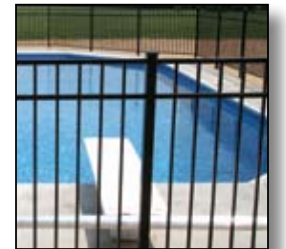

Gilpin aluminum fence and gates are available in three colors that will accent your home or business application. Color is a personal choice and should be carefully considered before placing an order. Take into consideration your structure's color and accents and order accordingly.

Baltimore Pool & Legacy Pool

Fence Selections

- Baltimore Pool: 54"H or 60"H
- Legacy Pool: 48"H, 54"H or 60"H

Gate Selections (to match fence selection)

Post Selections (In-Ground or Flanged)

- Select type: Line, Corner, Gate, End, 3-Way, Transition or Blank