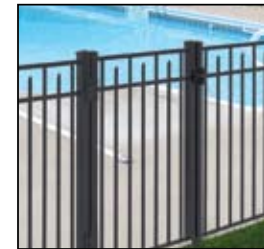

Gilpin aluminum fence and gates are available in three colors that will accent your home or business application. Color is a personal choice and should be carefully considered before placing an order. Take into consideration your structure's color and accents and order accordingly.

Fence Selections

- Select installed height: 36"H, 48"H, 60"H, 72"H, 84"H or 96"H
- 84"H & 96"H Elite Grade only
- 36"H, 48"H, 60"H (3 rail), 72"H, 84"H, 96"H (4 rail)

- Select panel width: Elite 6'W, Elite 4'W or Standard 6'W

Baltimore Pool & Legacy Pool

Fence Selections

- Baltimore Pool: 54"H or 60"H
- Legacy Pool: 48"H, 54"H or 60"H

Gate Selections (to match fence selection)

Post Selections (In-Ground or Flanged)

- Select type: Line, Corner, Gate, End, 3-Way, Transition or Blank