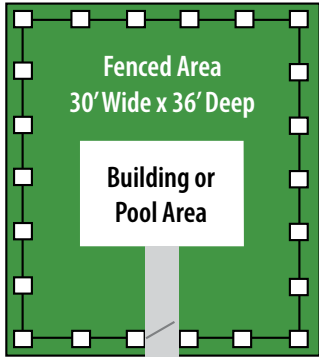

Installation Planning

Installation Examples

- 21 - 6'W fence sections
- 21 - packages of attachment fittings
- 20 - fence posts
- 2 - gate posts
- 1 - gate

Specifications	Elite	Standard
6063 Alloy Pickets	1" Square	5/8" Square
Picket Spacing	Less Than 4"	Less Than 4"
Post Spacing*	71" o.c.	72" o.c.
Rails	1-5/8" x 1-5/8"	1" x 1"
6105 Alloy Posts	2-1/2" (.070" Thick)	2" sq (.060" Thick)
Gate Posts	2-1/2" or 4" sq (.125" Thick)	2" sq (.125" Thick)

After you have measured installation area, use this chart to record items you will need for installation.

Item	Qty.

Aluminum Fence Styles

Grade and Color of Aluminum Fence

Gilpin aluminum fence is designed and engineered in two grades. Elite or commercial grade is heavier and sturdier when fence is not only used to beautify but to also inhibit unwanted traffic. Elite fence makes a bold statement in any application and is available in 6 and 8 foot wide sections. Standard or residential grade is made for general installations. It is used to accent and beautify your home and is available in 6 foot wide sections only.