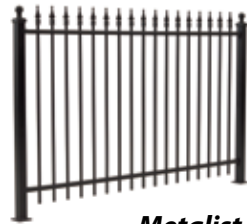

Determining your needs

After you have measured installation area, use this chart to record items you will need for installation.

Item	Qty.

Steel Fence Styles

Embassy

Deco

Metalist

Oasis

Triton

Steel Fence and Gate Information

- Five unique styles
- Steel fence and gate are coated with a black, baked-on enamel.
- Mounting hardware, cuts, holes, and scrapes must be painted with rust resistant paint.
- Posts and accessories sold separately.
- 4" o.c. spindle spacing (6" available on Metalist and Embassy).
- Styles available to meet many codes.
- Fence panels are 4' or 6' wide up to 72" installed height.
- Matching gates available.