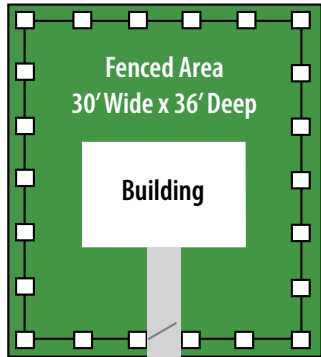

Installation Planning

Installation Examples

- 21 - 6'W fence sections
- 21 - packages of attachment fittings
- 20 - fence posts
- 2 - gate posts
- 1 - gate

Specifications	Fence
Steel Pickets	1/2" Square (Tube or Solid)
Picket Spacing	4" or 6" o.c.
Post Spacing	74" o.c. for 6'W Panel (when using 2" posts)
Rails	1-1/4" x 1-1/4"
Posts	1-1/2" or 2" square
Gate Posts	3" square

Determining your needs

After you have measured installation area, use this chart to record items you will need for installation.

Item	Qty.

Steel Fence Styles

Embassy

Deco

Metalist

Oasis

Triton

Steel Fence and Gate Information

- Five unique styles
- Steel fence and gate are coated with a black, baked-on enamel.
- Mounting hardware, cuts, holes, and scrapes must be painted with rust resistant paint.
- Posts and accessories sold separately.
- 4" o.c. spindle spacing (6" available on Metalist and Embassy).
- Styles available to meet many codes.
- Fence panels are 4' or 6' wide up to 72" installed height.
- Matching gates available.

Deco, Oasis or Triton

1. Select Fence Size

- Select installed height: 48"H or 72"H (panel height is 3" less than installed height.)
- Select panel width: 4' or 6'
- Select spindle spacing: 4" (spindles are 1/2 square)