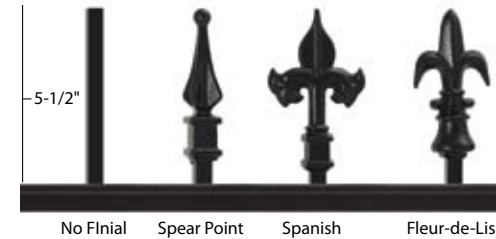

Triton

Steel Fence and Gate Information

- Five unique styles
- Steel fence and gate are coated with a black, baked-on enamel.
- Mounting hardware, cuts, holes, and scrapes must be painted with rust resistant paint.
- Posts and accessories sold separately.
- 4" o.c. spindle spacing (6" available on Metalist and Embassy).
- Styles available to meet many codes.
- Fence panels are 4' or 6' wide up to 72" installed height.
- Matching gates available.

Building codes

Always check local building codes before starting an installation. Compliance with building codes is the installer's responsibility

Fence & Gate Selection

Metalist

1. Select Fence Size

- Select installed height: 36"H, 48"H, 60"H or 72"H (panel height is 2" less than installed height.)
- Select panel width: 4' or 6'
- Select spindle spacing: 4" or 6" (spindles are solid 1/2" square)
- Standard price does not include decorative finial

2. Select Finials

- Select from Spear Point, Spanish, or Fleur-de-Lis

3. Select Fitting Sets

- One set required for each fence panel

4. Select Posts (Fence...2" square; Gate...3" square)

- Select type: In-ground or surface mount
- In-ground: 60"H, 72"H, 84"H or 96"H
- Surface mount: 37"H, 49"H or 61"H
- Flat caps standard - ball caps available on all posts

5. Select Gate Size

- Select installed height: 36"H, 48"H, 60"H or 72"H
- Select width of Gate: 3'W or 4'W
Please specify rough opening size
- Hinges and latch included
- Add finials to match fence style
- Gate Options: self-closing spring, lock box, latch and cane bolt