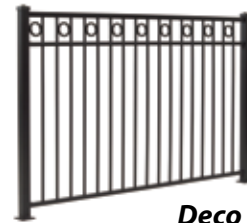

Determining your needs

After you have measured installation area, use this chart to record items you will need for installation.

Item	Qty.

Steel Fence Styles

Embassy

Deco

Metalist

Oasis

Triton

Steel Fence and Gate Information

- Five unique styles
- Steel fence and gate are coated with a black, baked-on enamel.
- Mounting hardware, cuts, holes, and scrapes must be painted with rust resistant paint.
- Posts and accessories sold separately.
- 4" o.c. spindle spacing (6" available on Metalist and Embassy).
- Styles available to meet many codes.
- Fence panels are 4' or 6' wide up to 72" installed height.
- Matching gates available.